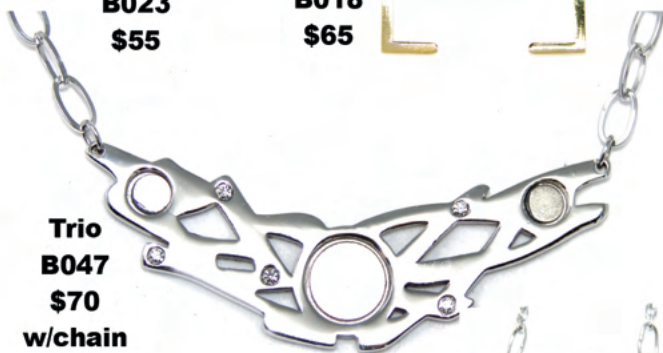

**Half-Moon G**  
**B048**  
**\$65**  
**w/chain**

**Solar**  
**B052**  
**\$65**  
**w/chain**

**There are 2 size magnets, make sure you choose the proper tudes that fit your base - Mega or Tiny Tude**

## BASES WITH 2 TUDES

**Silver  
B036  
\$50**

**Twist**

**Gold  
B038  
\$60**

**Dusk**

**Gold  
B041  
\$60**

**Silver  
B040  
\$50**

**Silver  
B023  
\$55**

**Framed**

**Gold  
B018  
\$65**

**Balance  
B002  
\$45**

**Trio  
B047  
\$70  
w/chain**

**Drop Tude Bar  
B025  
\$45  
w/chain**

**Journey w/ Droptudes  
B024  
\$65  
w/chain**